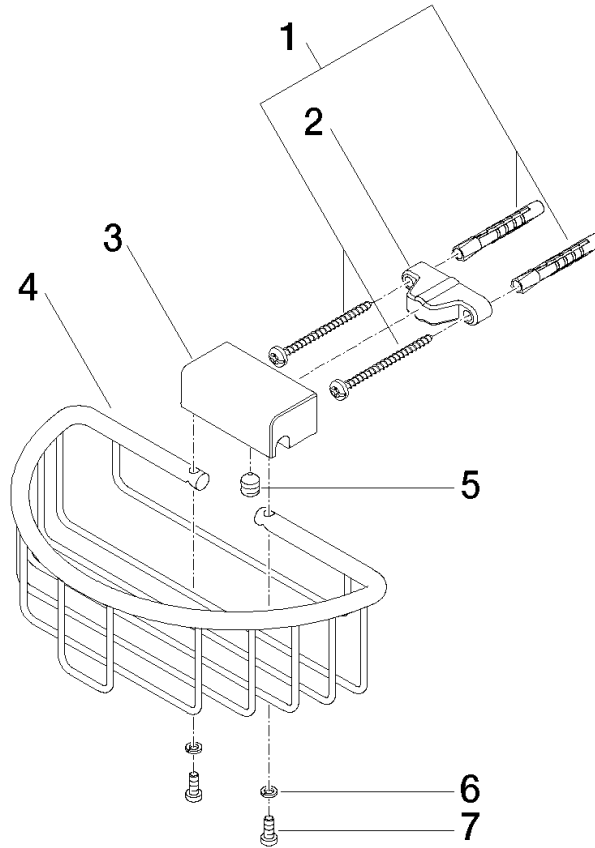

**Shower basket for wall mounting - Chrome**

MADISON

83 290 970

- width 200mm
- height 70 mm
- 115mm projection

Fits: MADISON, MEM, TARA, CL.1, LISSÉ,  
VAIA, META, CYO

	Chrome	83 290 970-00
	Brushed Platinum	83 290 970-06
	Platinum	83 290 970-08
	Durabross (23kt Gold)	83 290 970-09
	Dark Chrome	83 290 970-19
	Light Gold	83 290 970-26
	Brushed Light Gold	83 290 970-27
	Brushed Durabross (23kt Gold)	83 290 970-28
	Matte Black	83 290 970-33
	Brushed Bronze	83 290 970-42
	Brushed Champagne (22kt Gold)	83 290 970-46
	Champagne (22kt Gold)	83 290 970-47
	Brushed Chrome	83 290 970-93
	Brushed Dark Platinum	83 290 970-99

83 290 970

mm [inches]

83 290 970

Parts for other finishes can be found here: Brushed Platinum

### Spare parts list

No.	Item Number	Name	Quantity used	Delivery time
1	05 30 31 025 00 90	fixing set	1	2
2	09 17 20 030 90	holder	1	2
3	08 17 30 501-00	holder	1	10
4	08 18 90 907-00	basket	1	10
5	09 31 11 002 90	pin	1	2
6	90 30 11 029 00 90	disc	2	2
7	09 30 30 054 90	screw	2	2